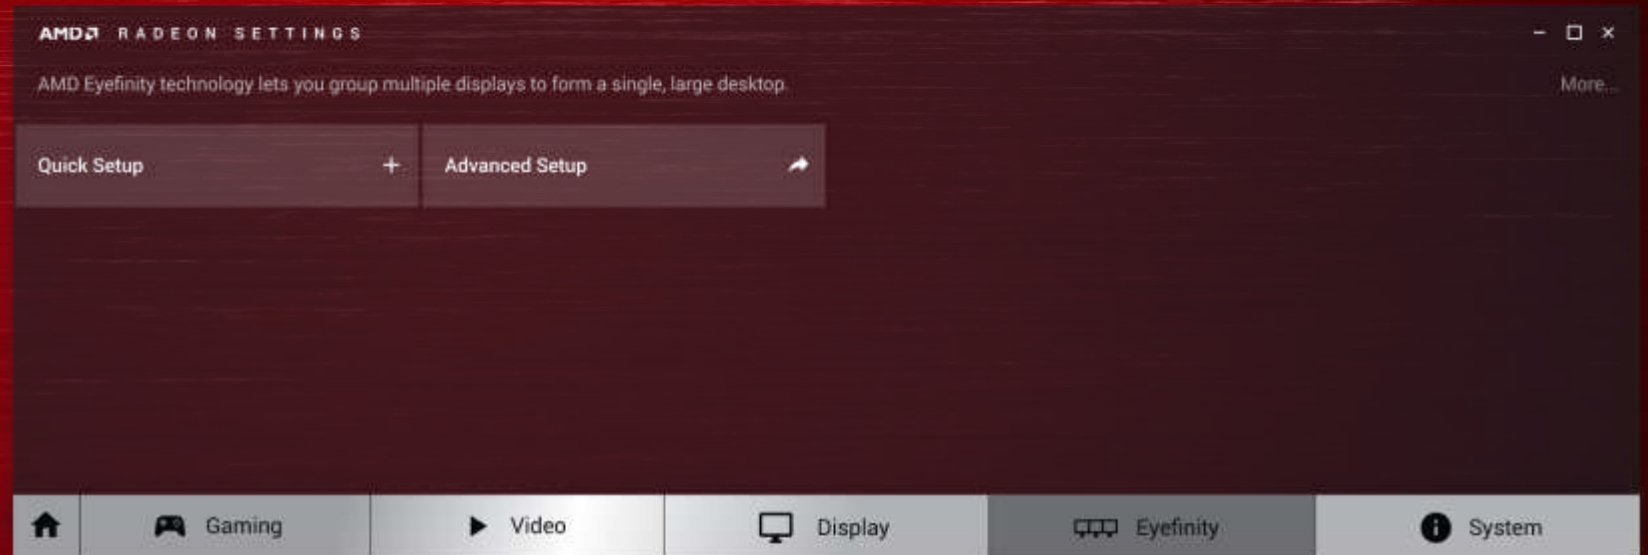

# DISPLAY

ENHANCE YOUR DISPLAY GAMING EXPERIENCE

Configure each display by enabling AMD FreeSync™ technology, Virtual Super Resolution and GPU Scaling and witness true gaming.

FreeSync is an AMD technology designed to eliminate stuttering and/or tearing in games and videos by locking a display's refresh rate to the framerate of the graphics card. Requires Monitor, AMD Radeon™ graphics and/or AMD A-Series APU compliant with DisplayPort™ Adaptive-Sync 1.2 (or newer). AMD Catalyst™ driver 15.2 Beta (or newer) required. Adaptive refresh rates vary by display; check with your monitor manufacturer for specific capabilities. Only select AMD Radeon GPUs and A-Series APUs supported; see [www.amd.com/freesync](http://www.amd.com/freesync) for full details. GD-67

# AMD EYEFINITY TECHNOLOGY

SINGLE CLICK EYEFINITY

With AMD Eyefinity technology Quick Setup, in just one click, Radeon Settings will arrange and setup AMD Eyefinity technology for your multi-display gaming experience.