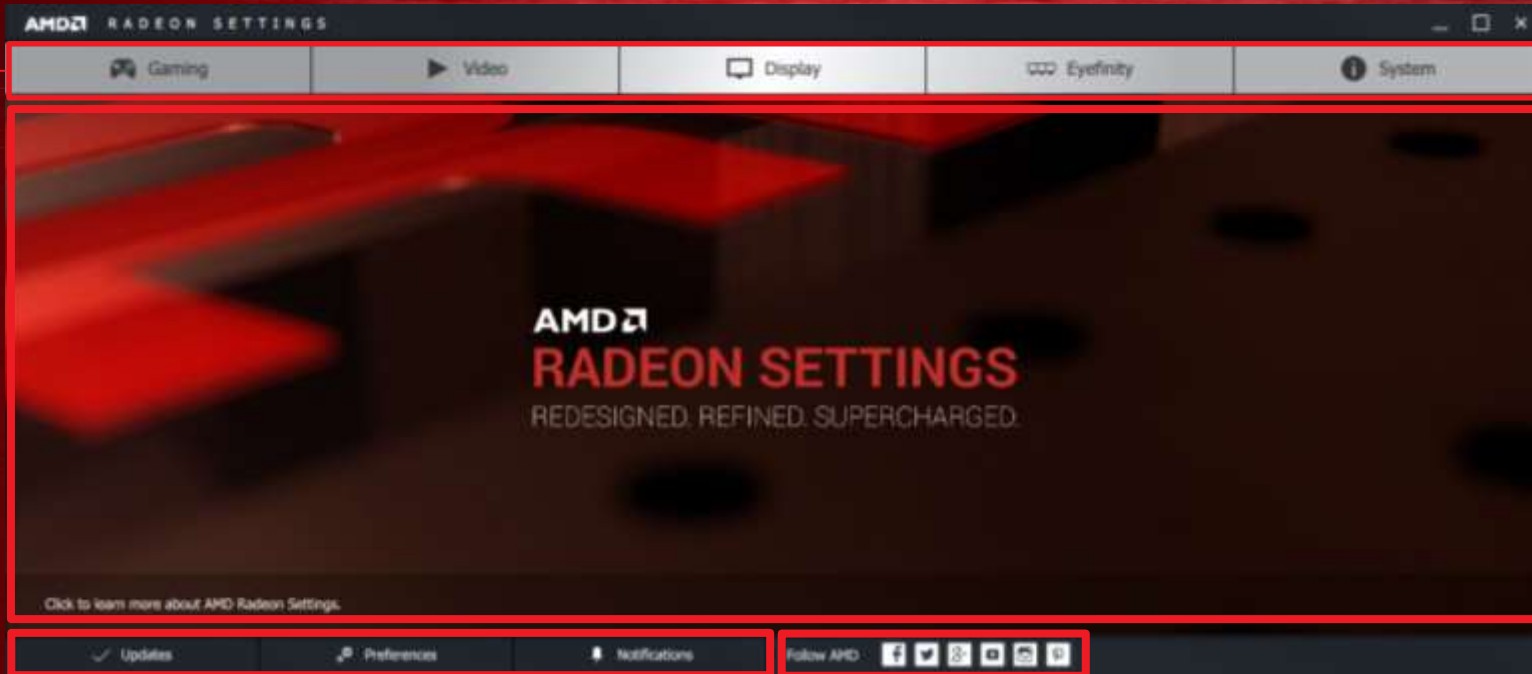

INTUITIVE NAVIGATION

Sections of Radeon Settings

Customer communication space for games, care abouts, latest promotions and more...

Check here for new updates, to configure Radeon Settings and to view your GPU notifications

Social links.