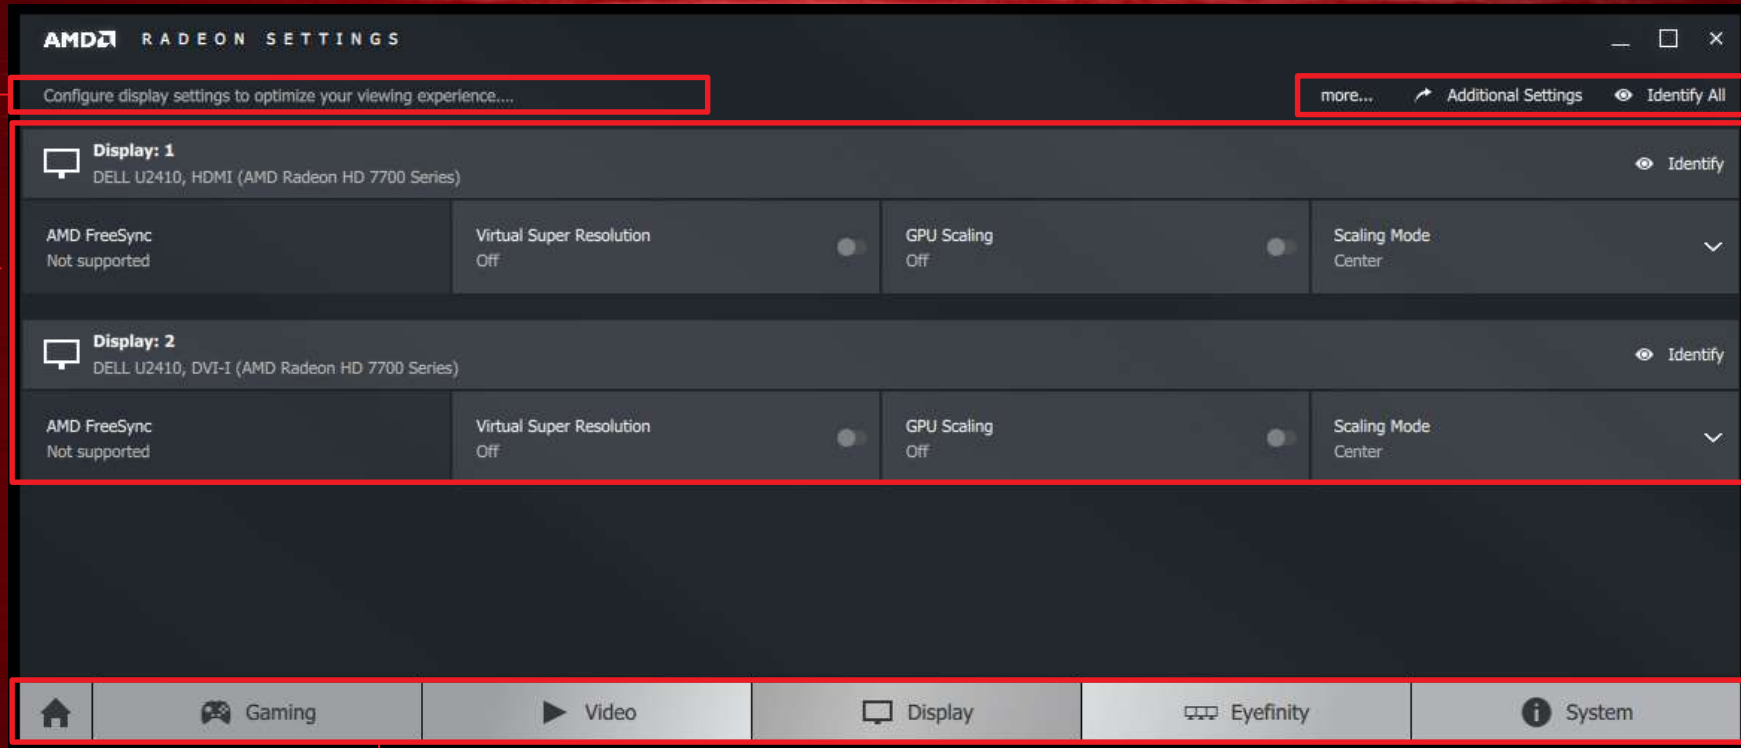

IN-DEPTH OVERVIEW: DISPLAY

Section details

List of displays

More: provides expanded section details

Additional Settings: Opens a window with extra display settings to configure

Identify All: Identifies each monitor with a timed overlay UI

Main Menu: Accessible to the user on all screens.