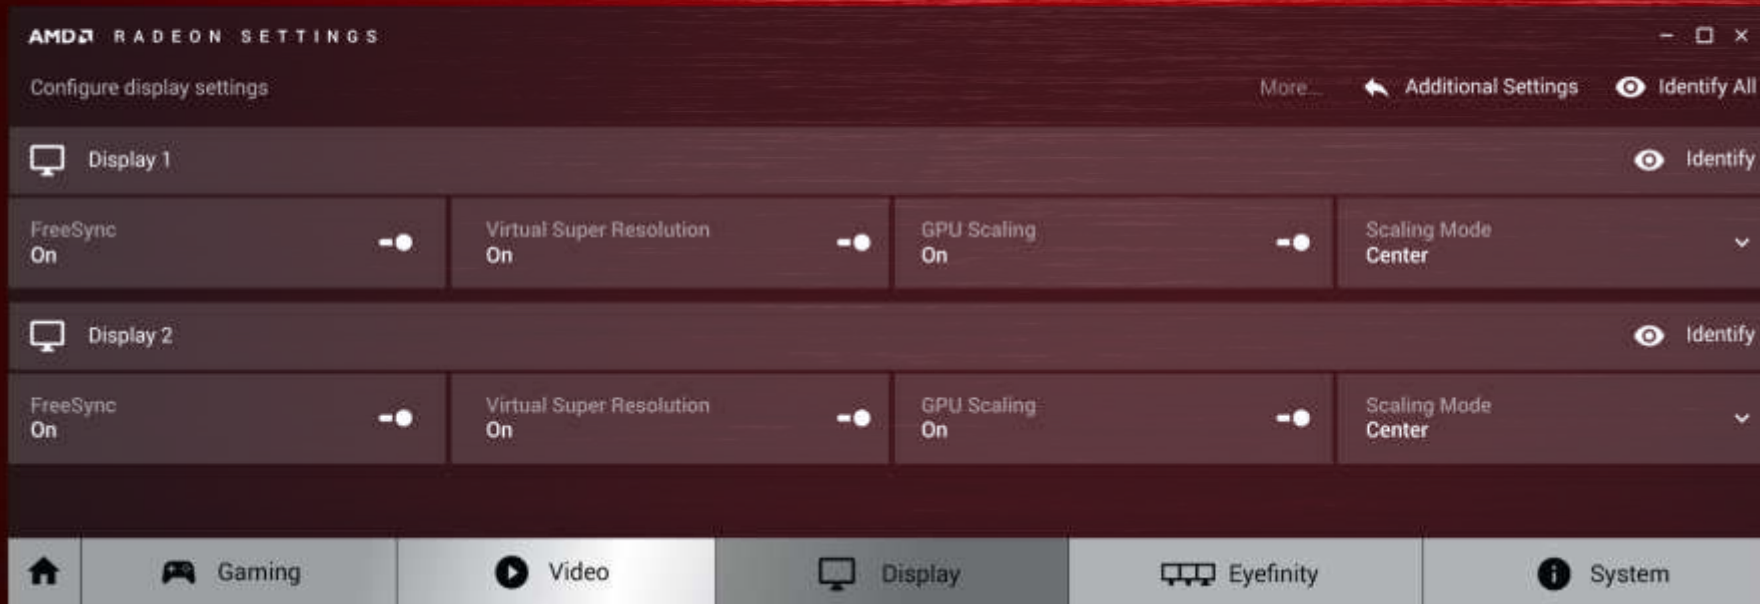

## OPTIMIZED VIDEO PROFILES

Several optimized video profiles allow you to customize your video experience with ease and simplicity.

# DISPLAY

ENHANCE YOUR DISPLAY GAMING EXPERIENCE

Configure each display by enabling AMD FreeSync™ technology, Virtual Super Resolution and GPU Scaling and witness true gaming.

FreeSync is an AMD technology designed to eliminate stuttering and/or tearing in games and videos by locking a display's refresh rate to the framerate of the graphics card. Requires Monitor, AMD Radeon™ graphics and/or AMD A-Series APU compliant with DisplayPort™ Adaptive-Sync 1.2 (or newer). AMD Catalyst™ driver 15.2 Beta (or newer) required. Adaptive refresh rates vary by display; check with your monitor manufacturer for specific capabilities. Only select AMD Radeon GPUs and A-Series APUs supported; see [www.amd.com/freesync](http://www.amd.com/freesync) for full details. GD-67

# AMD EYEFINITY TECHNOLOGY

SINGLE CLICK EYEFINITY

With AMD Eyefinity technology Quick Setup, in just one click, Radeon Settings will arrange and setup AMD Eyefinity technology for your multi-display gaming experience.