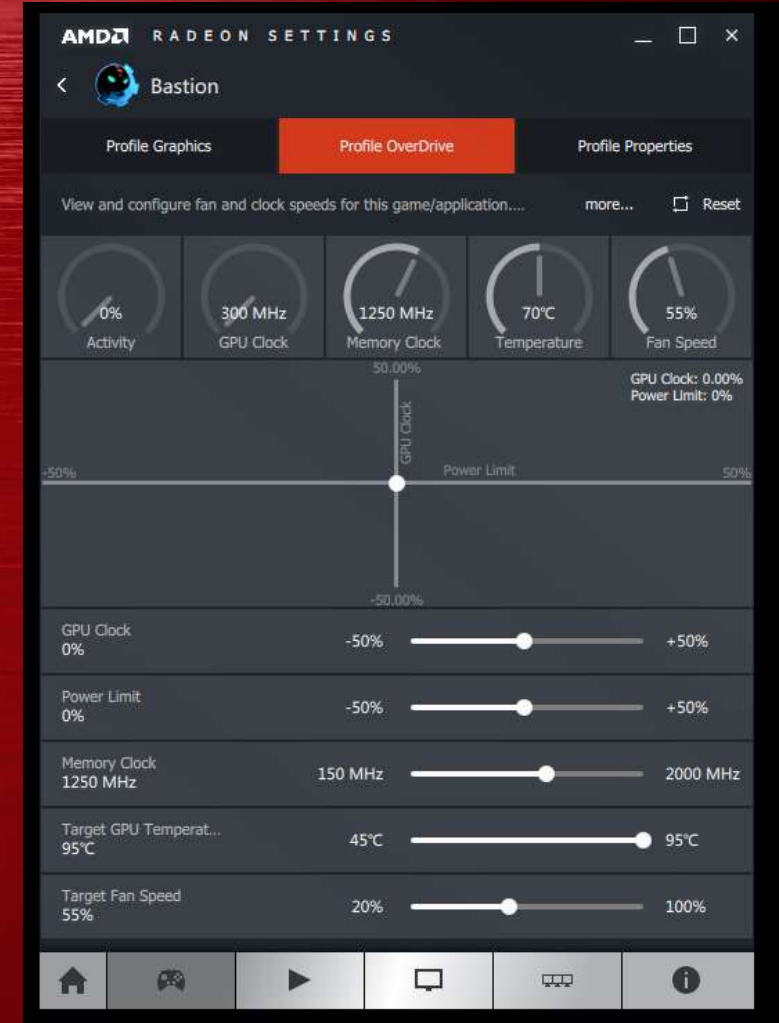

OVERDRIVE

OVERCLOCKING* PER GAME LIKE NEVER BEFORE

Configure unique overclock settings for each of your games. Now each game will launch with it's own unique complete configuration.