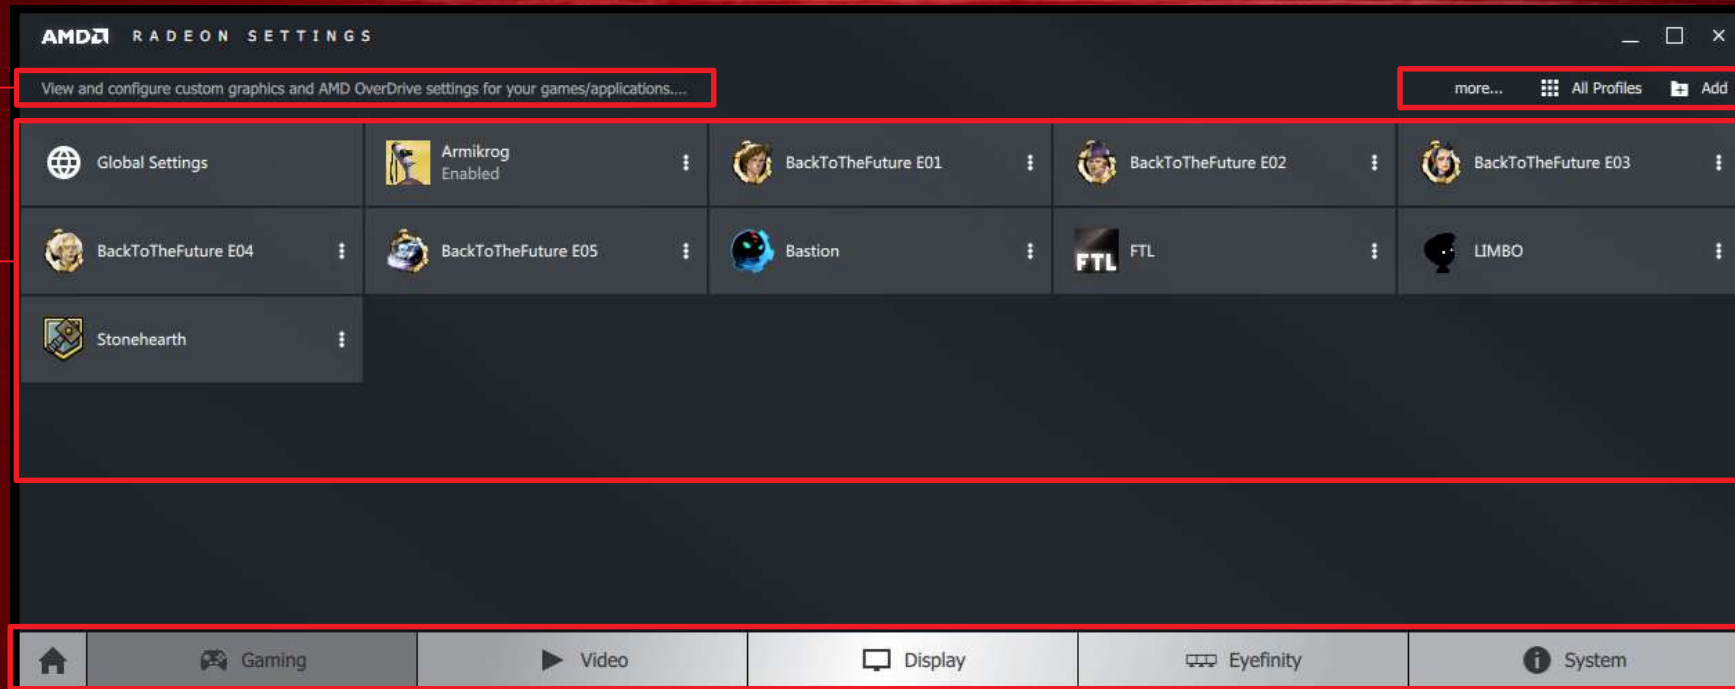

# IN-DEPTH OVERVIEW: HOME SCREEN

# IN-DEPTH OVERVIEW: GAMING

Section details

List of games/  
applications

More: provides expanded section details

All Profiles: Reset, enable, and disable all profiles

Add: Scan or browse for games/non-game applications