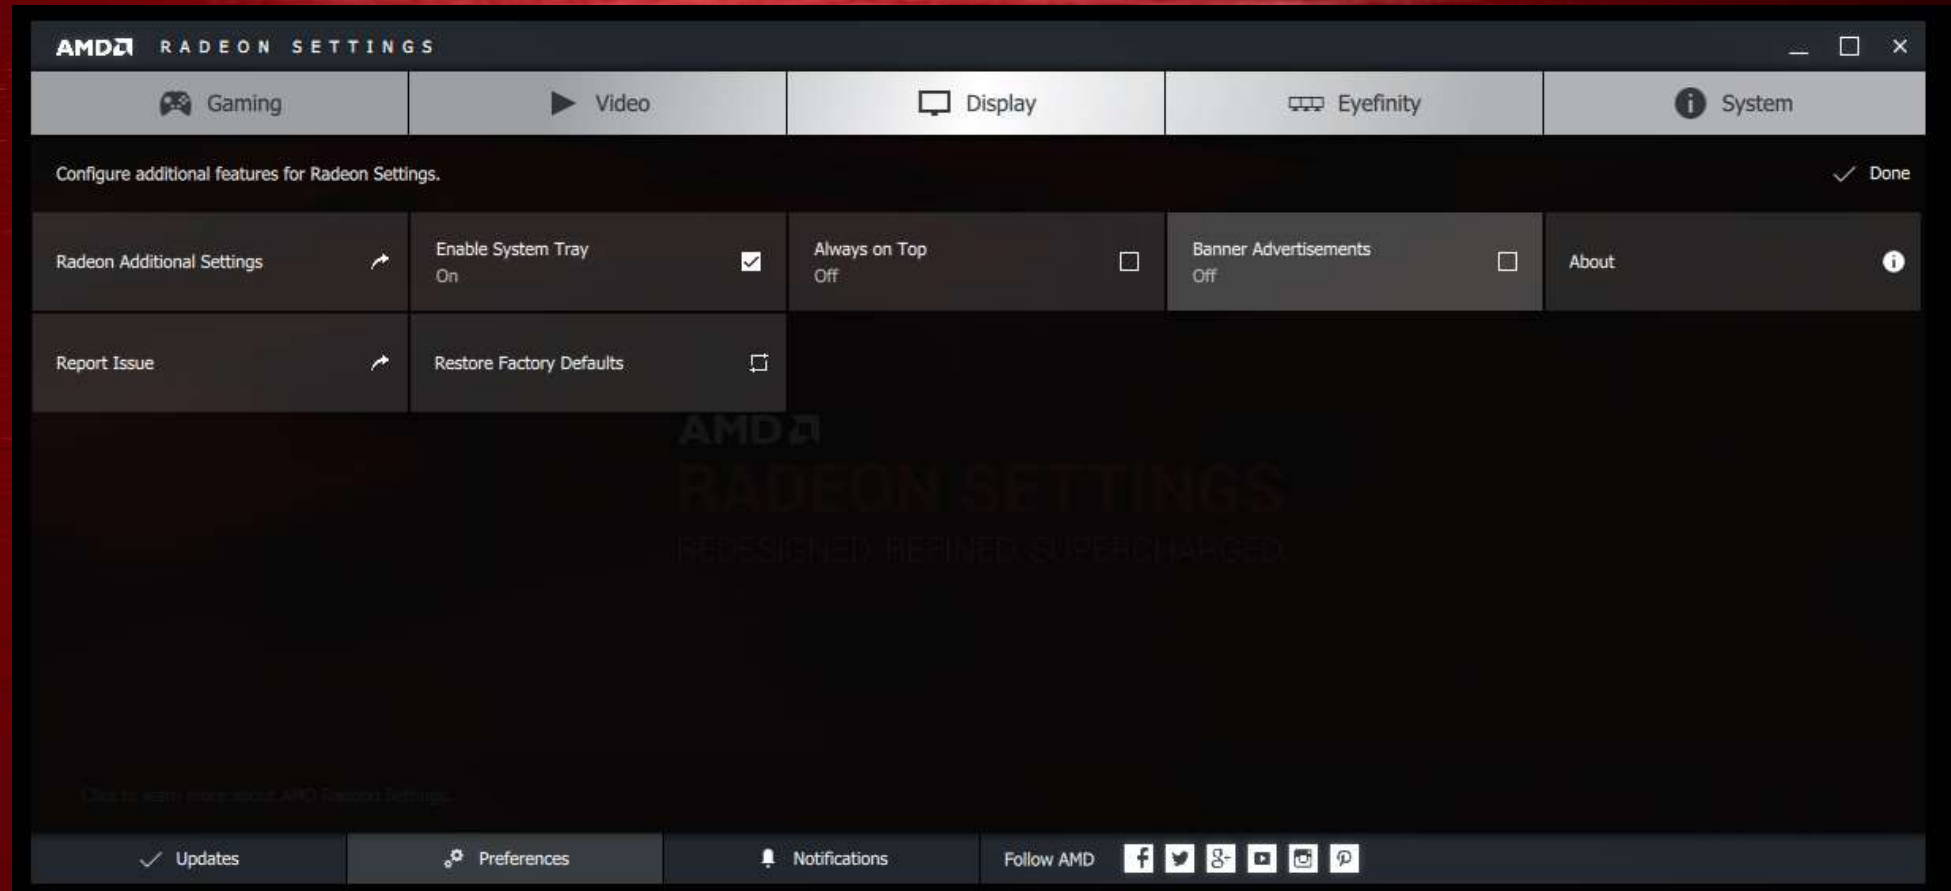

IN-DEPTH OVERVIEW: HOME SCREEN

PREFERENCES

Radeon Addition Settings:
A window for Legacy CCC
features

System Tray: toggle-able
and default customizable

Always on Top: toggle-
able and default
customizable

Banner Advertisements:
toggle-able and default
customizable

About: Shows Radeon
Settings details

Report Issue: Opens Web
UI to report issues

Restore Factory Defaults:
Restores software to
factory settings

Done: Closes Preferences
overlay