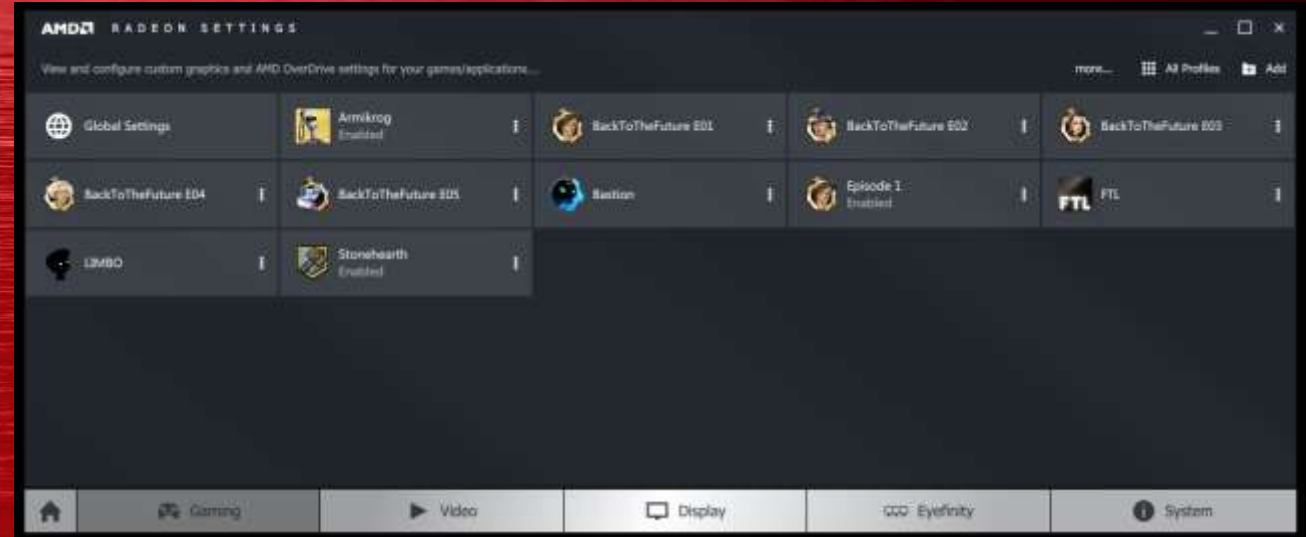

IN-DEPTH OVERVIEW: GAMING

LIST OF GAMES

Automatic game detection: All games installed on a PC are populated onto the Radeon Settings games list

Game/Application: Clicking on a game/application will open up its unique profile

Global Settings: Default graphics settings and overdrive settings

Game/Application menu:

Games/Application that have yet to be customized list includes: Launch and Remove Profile

Games/Application that have been customized list includes: Launch, Disable/Enable, Reset Profile, and Remove Profile.