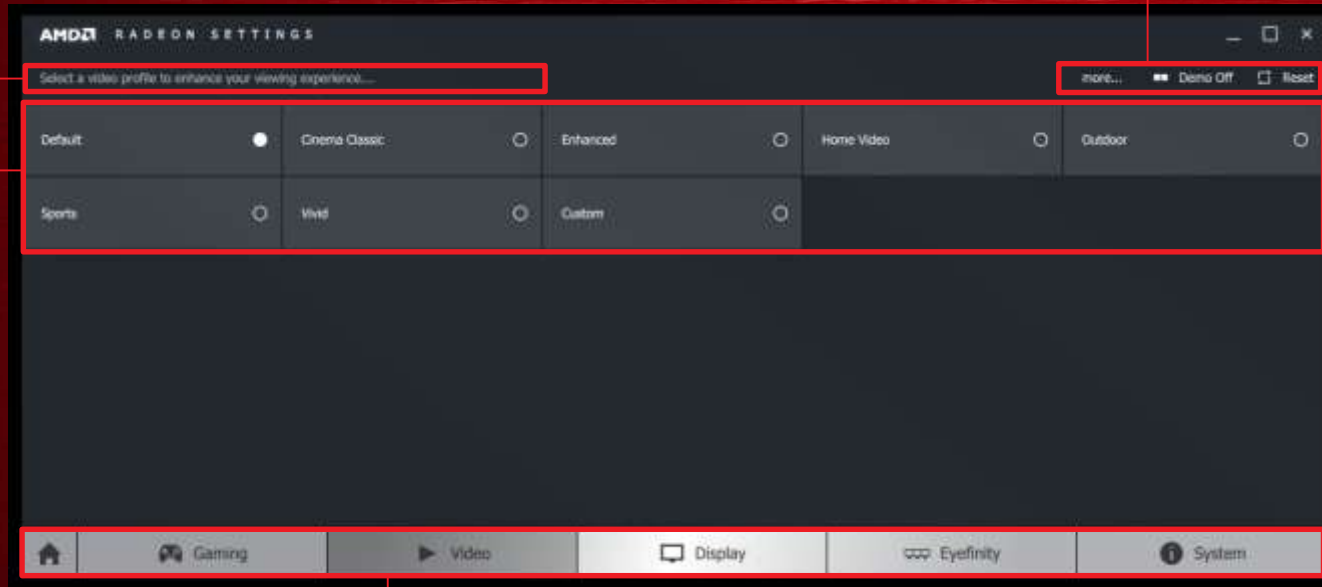

### Profile Menu:

Launch the game/application or reset the profile to default settings.

# IN-DEPTH OVERVIEW: VIDEO

More: provides expanded section details

Demo off/on: Toggles split-screen demo mode

Reset: Resets video settings to their defaults

Section details

List of video profiles

Main Menu: Accessible to the user on all screens.

Custom Profile: Custom video profile settings are visible when custom is selected.