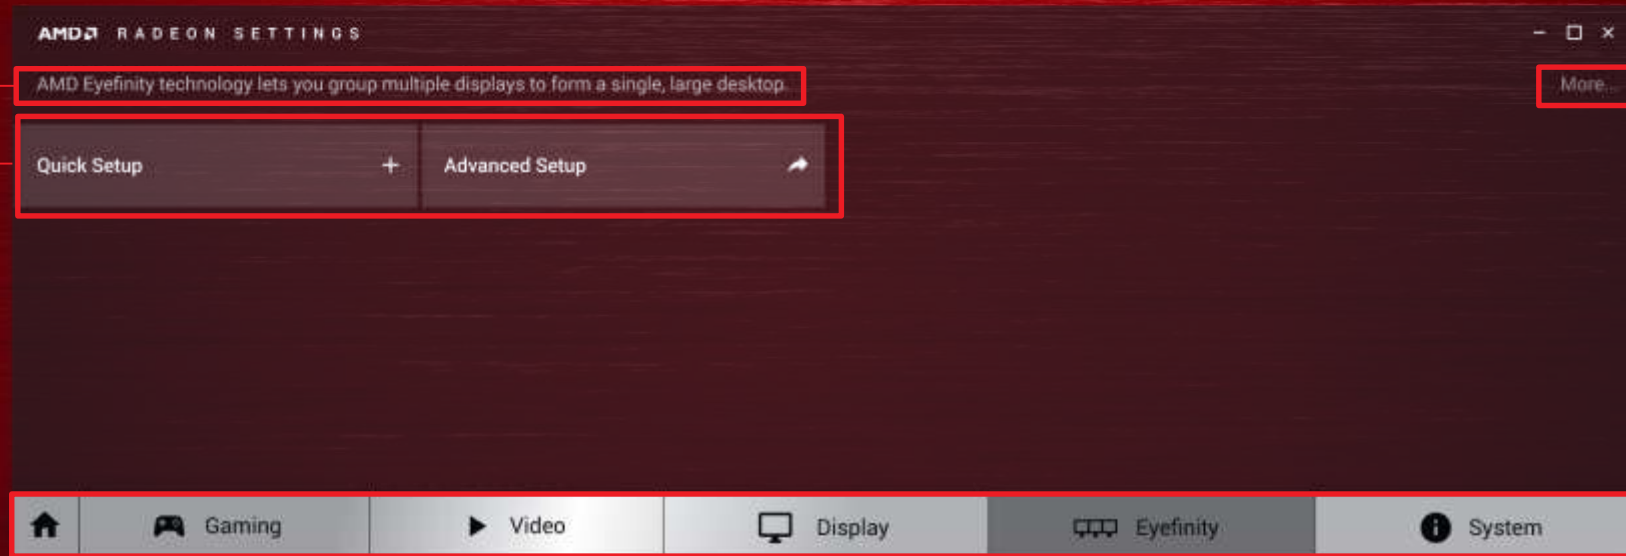

# IN-DEPTH OVERVIEW: AMD EYEFINITY TECHNOLOGY

## SINGLE CLICK EYEFINITY

Section details

Quick Setup:  
Single click  
Eyefinity creation

Advanced Setup:  
Opens a window  
with extra  
Eyefinity creation  
options, for more  
advanced cases.

More: provides  
expanded  
section details