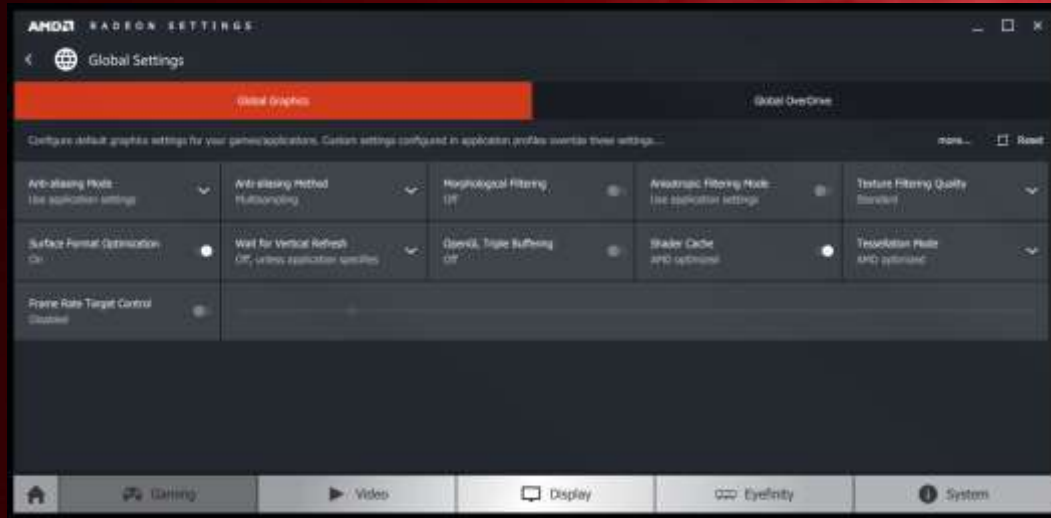

IN-DEPTH OVERVIEW: GAMING

GLOBAL SETTINGS

Global Graphics: Contains all AMD Catalyst™/Radeon Software configuration options plus new features like Shader Cache and Frame Rate Target Control.

Global Settings sets the default graphics configuration for the user's games/applications