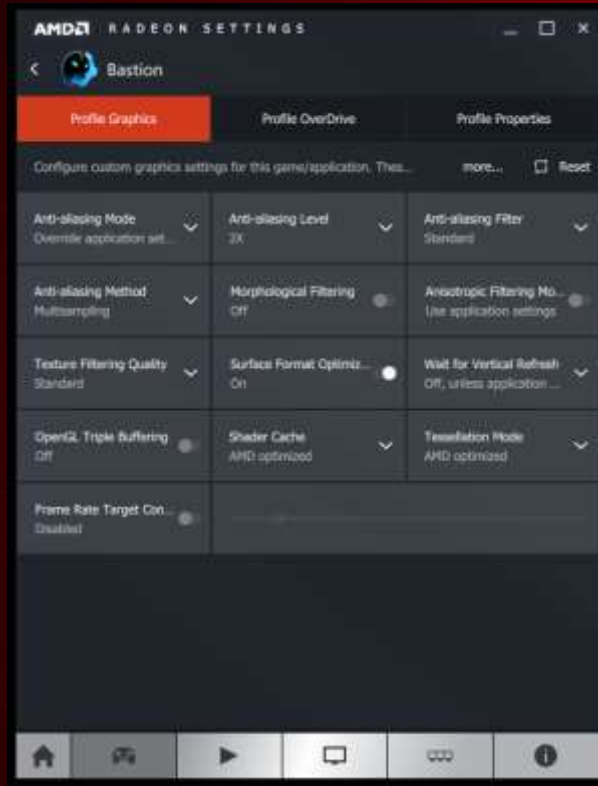

IN-DEPTH OVERVIEW: GAMING

GAME PROFILE

Profile Graphics:

Contains all AMD Catalyst™ configuration options plus new features like Shader Cache and Frame Rate Target Control.

Profile Overdrive:

The new profile overdrive allows the user to overclock per game.

Profile Properties:

Provides details on the game.

Profile Menu:

Launch the game/application or reset the profile to default settings.