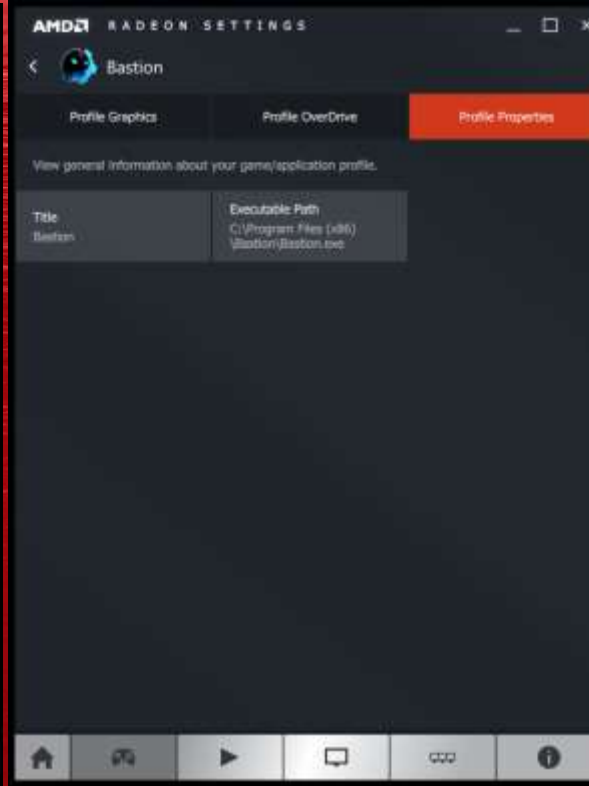

IN-DEPTH OVERVIEW: GAMING

GAME PROFILE

Profile Graphics:

Contains all AMD Catalyst™ configuration options plus new features like Shader Cache and Frame Rate Target Control.

Profile Overdrive:

The new profile overdrive allows the user to overclock per game.

Profile Properties:

Provides details on the game.

Profile Menu:

Launch the game/application or reset the profile to default settings.