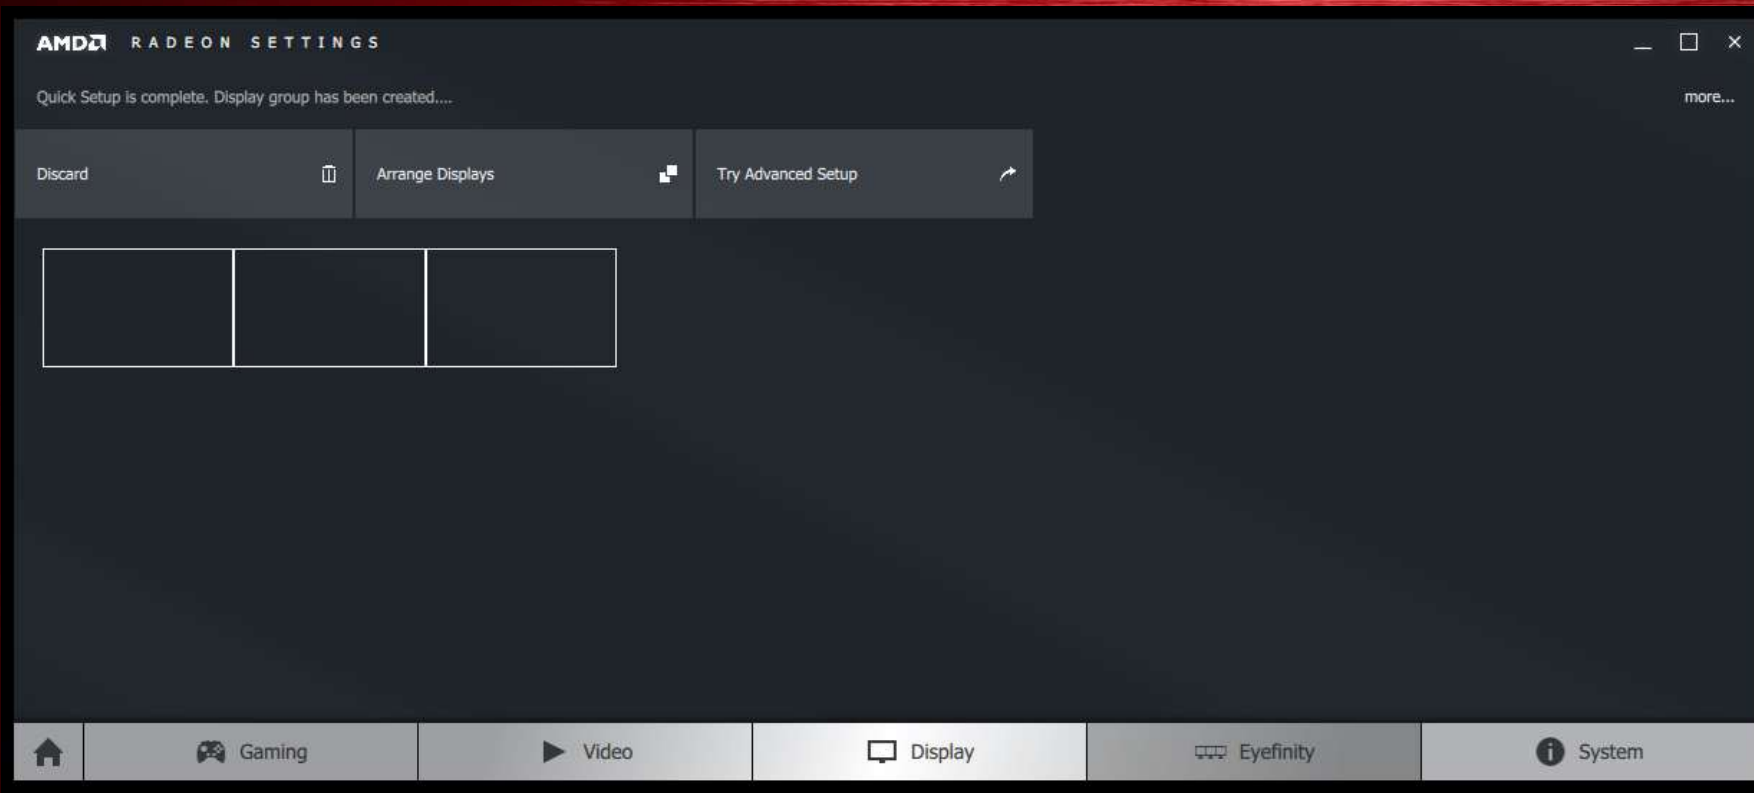

IN-DEPTH OVERVIEW: AMD EYEFINITY TECHNOLOGY

SINGLE CLICK AMD EYEFINITY TECHNOLOGY

Once Eyefinity is created, the user has the option to discard the Eyefinity display group created, re-arrange the display group (if it wasn't created properly), or try advanced setup if more advanced configuration is required.