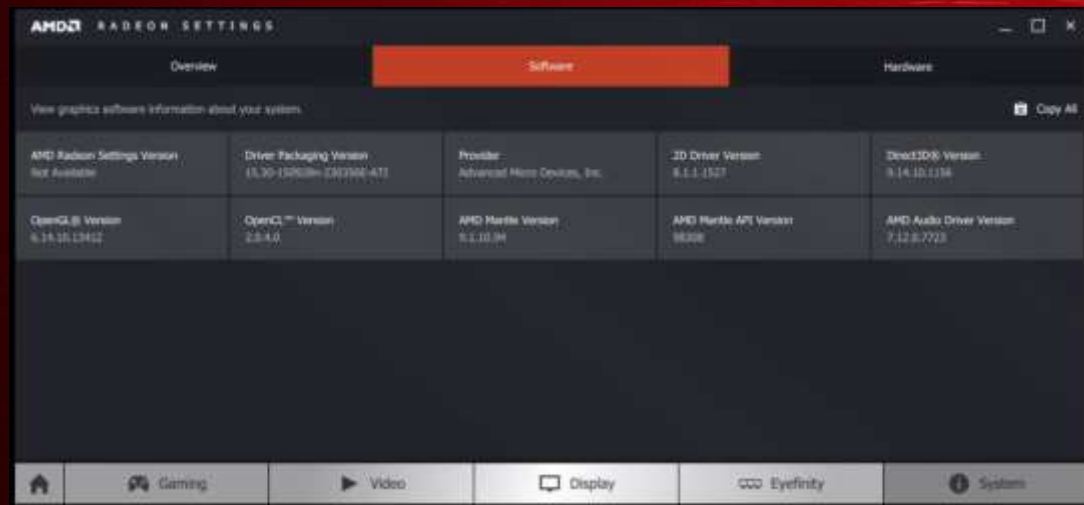

Software:

Key Radeon Software information in a single location.