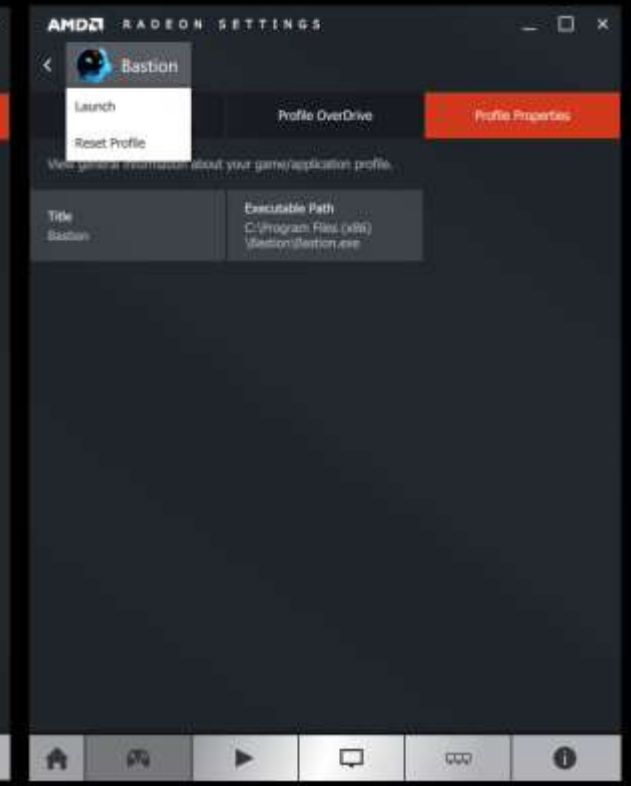

IN-DEPTH OVERVIEW: GAMING

GAME PROFILE

Profile Graphics:

Contains all AMD Catalyst™ configuration options plus new features like Shader Cache and Frame Rate Target Control.

Profile Overdrive:

The new profile overdrive allows the user to overclock per game.

Profile Properties:

Provides details on the game.

Profile Menu:

Launch the game/application or reset the profile to default settings.