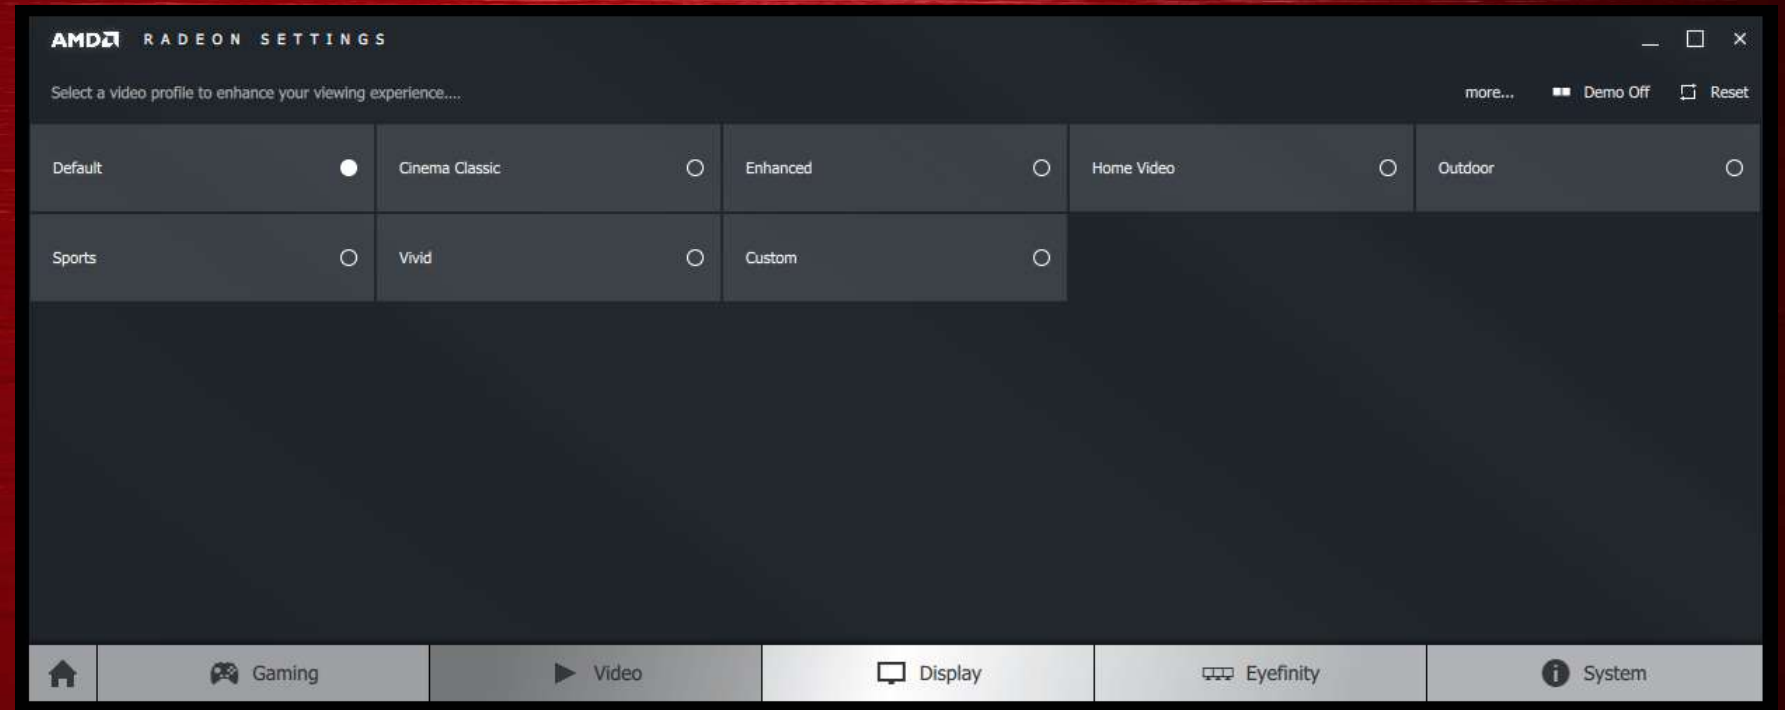

VIDEO

OPTIMIZED VIDEO PROFILES

Several optimized video profiles allow you to customize your video experience with ease and simplicity.