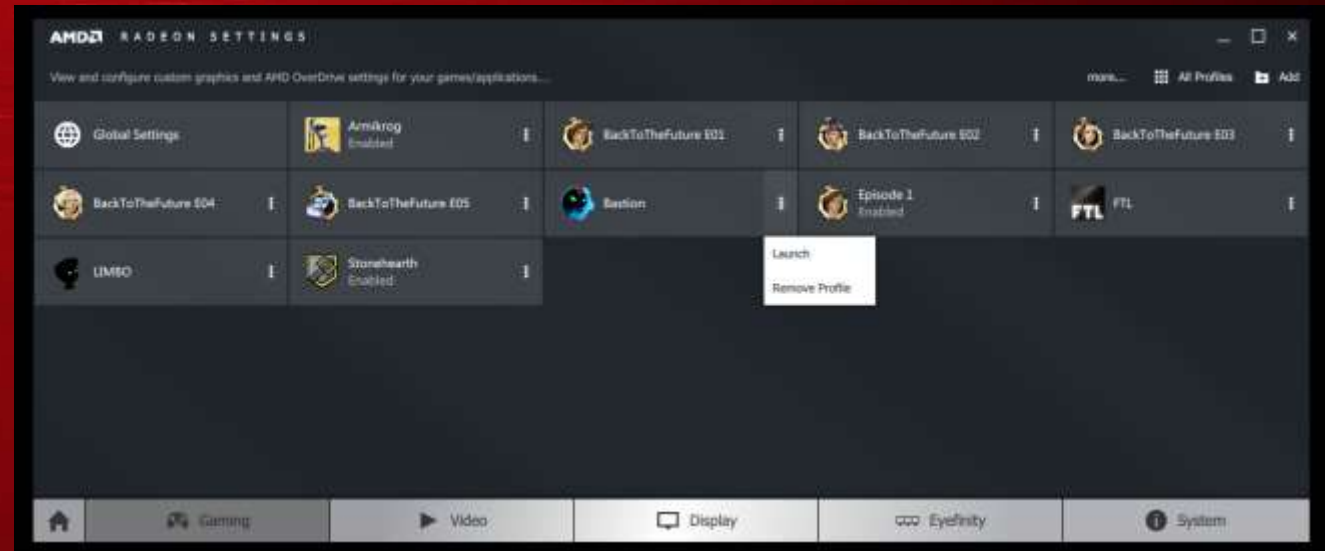

IN-DEPTH OVERVIEW: GAMING

LIST OF GAMES

Automatic game detection: All games installed on a PC are populated onto the Radeon Settings games list

Game/Application: Clicking on a game/application will open up its unique profile

Global Settings: Default graphics settings and overdrive settings

Game/Application menu:

Games/Application that have yet to be customized list includes: Launch and Remove Profile

Games/Application that have been customized list includes: Launch, Disable/Enable, Reset Profile, and Remove Profile.