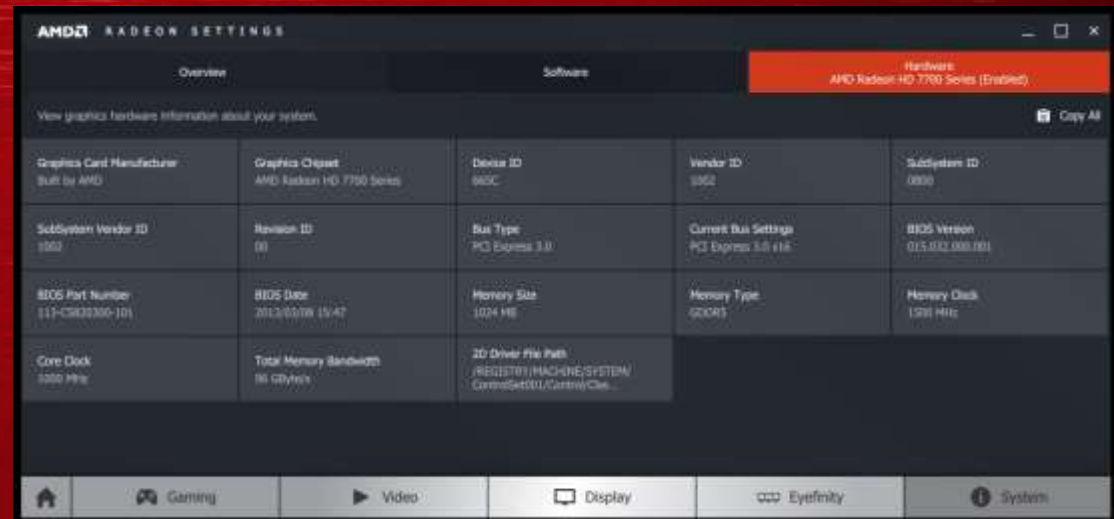

Hardware (+ Hardware name):

Key hardware information in a single location.