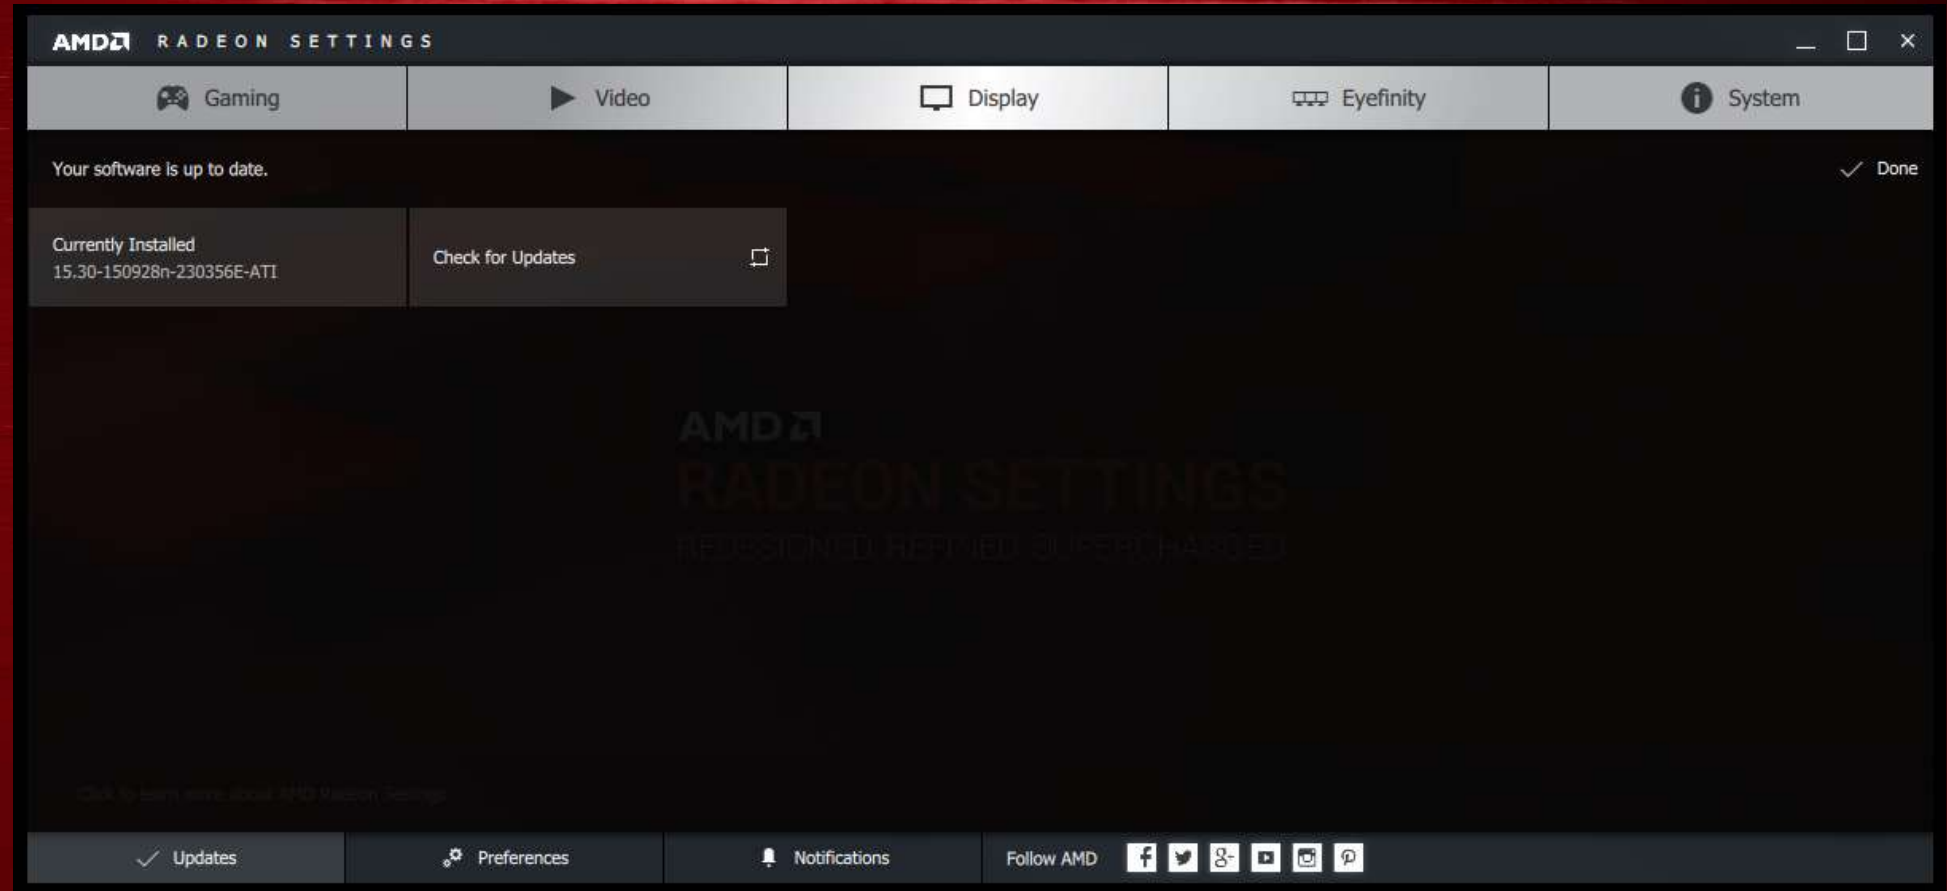

IN-DEPTH OVERVIEW: HOME SCREEN

UPDATES

Status:

Will indicate either:
“Your software is up to date.” or “New driver available.”

Currently Installed:
Driver packaging version

Check for Updates:
Manually checks online for updates

(automatic update detection every 2 weeks)

Done: Closes

Updates overlay