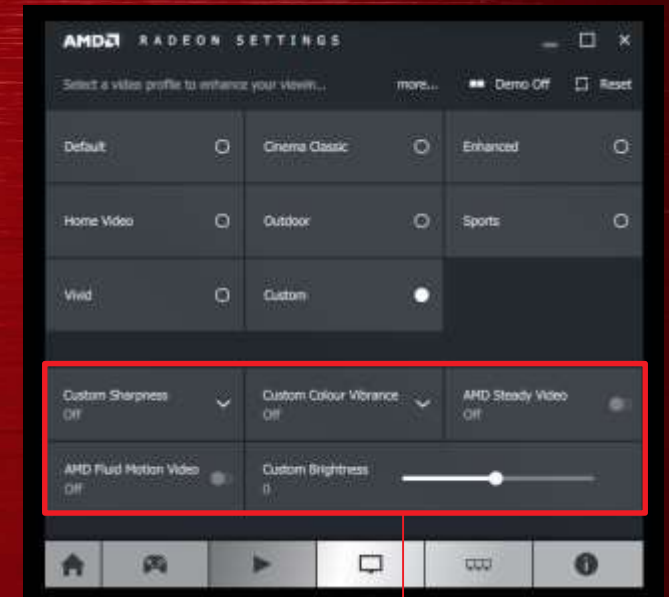

### Profile Menu:

Launch the game/application or reset the profile to default settings.

# IN-DEPTH OVERVIEW: VIDEO

More: provides expanded section details

Demo off/on: Toggles split-screen demo mode

Reset: Resets video settings to their defaults

Section details

List of video profiles

Main Menu: Accessible to the user on all screens.

Custom Profile: Custom video profile settings are visible when custom is selected.